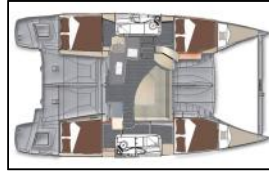

Catamaran Lipari 41 My Way

Yacht ID:	12591
Yacht type:	Catamaran
Yacht:	Lipari 41 My Way
Marina:	Turkey / Kas Marina
Production year:	2013
Cabins:	3 + 1
Deposit:	0,00 €

Comfort: Cockpit cushions,

Deck: Anchor, Anchor with chain, Bimini top, Camera, Cockpit table, Davit, Dinghy, Electric anchor windlass, Fenders, Gangway, Mooring ropes , Outboard engine, Sprayhood, Sun tent/cover, Teak cockpit, Tender,