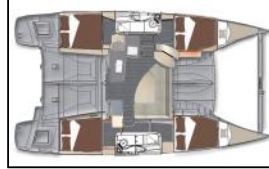

Catamaran Lipari 41 My Way

Yacht ID:	12591
Yacht type:	Catamaran
Yacht:	Lipari 41 My Way
Marina:	Turkey / Kas Marina
Production year:	2013
Cabins:	3 + 1
Deposit:	0,00 €

Comfort: Cockpit cushions,
Deck: Anchor, Anchor with chain, Bimini top, Camera, Cockpit table, Davit, Dinghy, Electric anchor windlass, Fenders, Gangway, Mooring ropes , Outboard engine, Sprayhood, Sun tent/cover, Teak cockpit, Tender,
Entertainment: DVD player, Radio CD player, TV + DVD, Underwater camera,
Galley: Dishwasher, Freezer, Hot water, Microwave, Oven, Pressurized water system, Refrigerator, Water pump,
Interior: Convertible table in salon, Electric toilet, Washing machine ,
Navigation: 3 blade folding propeller, AIS class B transponder, Autopilot, Depthsounder, GPS chart plotter, GPS chart plotter - cockpit, Helm station, Navigation set, Navtex, Radar, Wind instrument/Anemometer,
Safety: EPIRB-Distress radio beacons, Liferaft , VHF radio ,
Sails: Bowsprit, Electric winch, Gennaker, Lazy bag, Lazy jacks,
Yacht electrics: 220V socket, Air Conditioning, Battery charger , Bilge pump - Electric, Fish finder, Generator, Heating, Inverter, Service batteries, Solar panels,