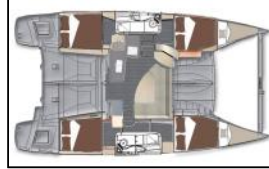

## Catamaran Lipari 41 My Way

Yacht ID:	12591
Yacht type:	Catamaran
Yacht:	<a href="#">Lipari 41 My Way</a>
Marina:	Turkey / Kas Marina
Production year:	2013
Cabins:	3 + 1
Deposit:	0,00 €

**Comfort:** Cockpit cushions,  
**Deck:** Anchor, Anchor with chain, Bimini top, Camera, Cockpit table, Davit, Dinghy, Electric anchor windlass, Fenders, Gangway, Mooring ropes, Outboard engine, Sprayhood, Sun tent/cover, Teak cockpit, Tender,  
**Entertainment:** DVD player, Radio CD player, TV + DVD, Underwater camera,  
**Galley:** Dishwasher, Freezer, Hot water, Microwave, Oven, Pressurized water system, Refrigerator, Water pump,  
**Interior:** Convertible table in salon, Electric toilet, Washing machine,  
**Navigation:** 3 blade folding propeller, AIS class B transponder, Autopilot, Depthsounder, GPS chart plotter, GPS chart plotter - cockpit, Helm station, Navigation set, Navtex, Radar, Wind instrument/Anemometer,  
**Safety:** EPIRB-Distress radio beacons, Liferaft, VHF radio,  
**Sails:** Bowsprit, Electric winch, Gennaker, Lazy bag, Lazy jacks,  
**Yacht electrics:** 220V socket, Air Conditioning, Battery charger, Bilge pump - Electric, Fish finder, Generator, Heating, Inverter, Service batteries, Solar panels,