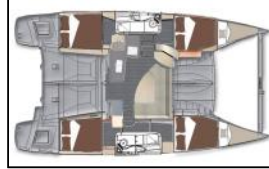

Catamaran Lipari 41 My Way

Yacht ID:	12591
Yacht type:	Catamaran
Yacht:	Lipari 41 My Way
Marina:	Turkey / Kas Marina
Production year:	2013
Cabins:	3 + 1
Deposit:	0,00 €

Comfort: Cockpit cushions,
Deck: Anchor, Anchor with chain, Bimini top, Camera, Cockpit table, Davit, Dinghy, Electric anchor windlass, Fenders, Gangway, Mooring ropes, Outboard engine, Sprayhood, Sun tent/cover, Teak cockpit, Tender,
Entertainment: DVD player, Radio CD player, TV + DVD, Underwater camera,
Galley: Dishwasher, Freezer, Hot water, Microwave, Oven, Pressurized water system, Refrigerator, Water pump,
Interior: Convertible table in salon, Electric toilet, Washing machine,
Navigation: 3 blade folding propeller, AIS class B transponder, Autopilot, Depthsounder, GPS chart plotter, GPS chart plotter - cockpit, Helm station, Navigation set, Navtex, Radar, Wind instrument/Anemometer,
Safety: EPIRB-Distress radio beacons, Liferaft, VHF radio,
Sails: Bowsprit, Electric winch, Gennaker, Lazy bag, Lazy jacks,
Yacht electrics: 220V socket, Air Conditioning, Battery charger, Bilge pump - Electric, Fish finder, Generator, Heating, Inverter, Service batteries, Solar panels,