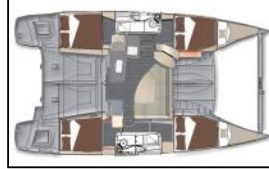

Catamaran Lipari 41 My Way

Yacht ID:	12591
Yacht type:	Catamaran
Yacht:	Lipari 41 My Way
Marina:	Turkey / Kas Marina
Production year:	2013
Cabins:	3 + 1
Deposit:	0,00 €

Comfort: Cockpit cushions,

Deck: Anchor, Anchor with chain, Bimini top, Camera, Cockpit table, Davit, Dinghy, Electric anchor windlass, Fenders, Gangway, Mooring ropes , Outboard engine, Sprayhood, Sun tent/cover, Teak cockpit, Tender,