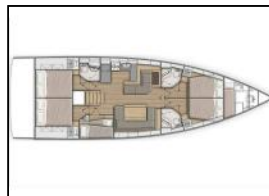

Sailing yacht Oceanis 51.1 Infinity

| | |
|------------------|---------------------------------------|
| Yacht ID: | 12585 |
| Yacht type: | Sailing yacht |
| Yacht: | Oceanis 51.1 Infinity |
| Marina: | Greece / Lefkas, D-Marin |
| Production year: | 2020 |
| Cabins: | 5 + 1 |
| Deposit: | 3.500,00 € |