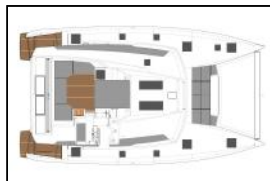

Catamaran Fountaine Pajot Elba 45 Lazuli

Deck: Cockpit/stern, outside shower, Dinghy, Electric anchor windlass, Grill/Barbecue/Plancha, Hydraulic gangway, Outboard engine,

Entertainment: Bluetooth player, Underwater lights,