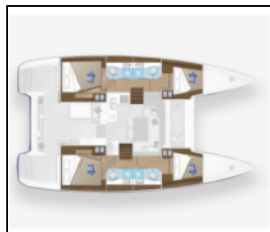

Catamaran Lagoon 40 Leo

Yacht ID:	12484
Yacht type:	Catamaran
Yacht:	Lagoon 40 Leo
Marina:	Turkey / Fethiye, Ece Saray Marina Resort
Production year:	2020
Cabins:	4
Deposit:	3.500,00 €

Comfort: Cockpit cushions,
Deck: Bimini top, Davit, Deck lights, Fenders, Main anchor, Mooring ropes , Spare anchor (Reserve, Auxiliary anchor),
Galley: Kitchen utensils (Galley equipment, cutlery), Oven, Refrigerator,
Interior: Electric fans, Electric toilet, Indirect lighting in cabins and cockpit, Indirect lighting in cabins and salon,
Navigation: AIS, Autopilot, Depthsounder, Log/speed instrument, Nautical charts, Navigation set,
Safety: Distress flare box, Fire blanket, Fire extinguisher , First aid kit , Life jackets, Lifelines, Lifteraft , VHF radio ,
Sails: Lazy bag,
Yacht electrics: Battery charger , Service batteries, USB sockets,