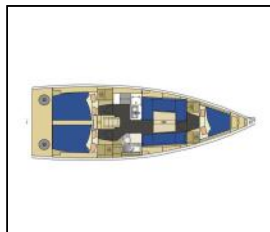

## Sailing yacht Elan 350 Performance Quebec

Yacht ID:	12479
Yacht type:	Sailing yacht
Yacht:	<a href="#">Elan 350 Performance Quebec</a>
Marina:	Croatia / Marina Kornati, Biograd
Production year:	2012
Cabins:	3
Deposit:	2.000,00 €

**Comfort:** Cockpit cushions,

**Deck:** Bimini top, Cockpit table, Cockpit/stern, outside shower, Dinghy, Electric anchor windlass, Spare anchor (Reserve, Auxiliary anchor),

**Entertainment:** Indoor speakers, Outdoor speakers, Radio CD/mp3 player, USB, AUX input, TV + DVD,