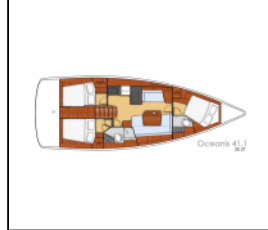

Sailing yacht Oceanis 41.1 Elena

Deck: Bimini top, Electric anchor windlass, Sprayhood,
Navigation: Autopilot, Bow thruster, GPS chart plotter,
Wind/speed/depth instruments,
Yacht electrics: Air Conditioning, Solar panels,