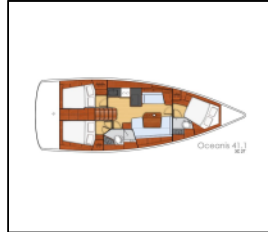

Sailing yacht Oceanis 41.1 Elena

Deck: Bimini top, Electric anchor windlass, Sprayhood,
Navigation: Autopilot, Bow thruster, GPS chart plotter,
Wind/speed/depth instruments,
Yacht electrics: Air Conditioning, Solar panels,