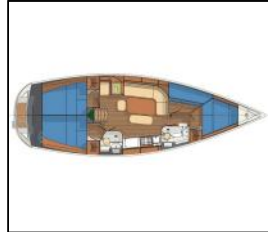

## Sailing yacht Delphia 40 Fishbed

Yacht ID:	12305
Yacht type:	Sailing yacht
Yacht:	<a href="#">Delphia 40 Fishbed</a>
Marina:	Croatia / Sukosan, D-Marin Dalmacija Marina
Production year:	2007
Cabins:	4
Deposit:	1.500,00 €

**Comfort:** Bed linen, Blankets, Cockpit cushions, Pillows, Sheets, Towels,  
**Deck:** Anchor with chain, Bathing platform, Bilge pump - Mechanic, Bimini top, Bosun's chair (Safe seat) (boatswain's chair), Cockpit table, Cockpit/stern, outside shower, Deck brush, Dinghy, Electric anchor windlass, Fenders, Gangway, Jerry cans for diesel, Main Deck Compass, Mooring ropes , Plastic bucket, Round/globular fender, Spare anchor (Reserve, Auxiliary anchor), Sprayhood, Swimming ladder, Teak cockpit, Water hose,  
**Entertainment:** Outdoor speakers, Radio mp3 player,  
**Galley:** Dishes, Gas bottles, Gas cookers, Hot water, Kitchen utensils (Galley equipment, cutlery), Oven, Pressurized water system, Refrigerator, Sink, Stove, Water pump,  
**Interior:** Barometer, Electric toilet, Foldable table, Inside shower, Upholstery, Yacht documents,  
**Navigation:** AIS class B transponder, Autopilot, Binoculars, Bow thruster, Compass, Complete navigation equipment, Depthsounder, Echosounder/Depthsounder, Hand bearing compass, Harbour guides, List of lights, Log, Nautical charts, Navigation/position Lights, Pilot book, Radar reflector, Speedometer (Speed log), Wind instrument/Anemometer, Windex,  
**Safety:** Distress signals, Emergency tiller, Fire extinguisher , First aid kit , Flashlight, Fog horn, Horseshoe lifebuoy, Life belts (Safety harness), Life jackets, Light and rope for horseshoe life buoy, Safety equipment, Set of tools , Torch, VHF radio , Wire (shroud) cutter,  
**Yacht electrics:** Battery charger , Battery switch, Bilge pump - Electric, Plug 220V, 12 V, Shore connection 220 V, Start battery,