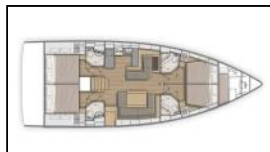

12272

Sailing yacht

[Oceanis 51.1 Aeolian Muse](#)

Greece / Preveza Marina

2019

4 + 1

3.500,00 €

Comfort: Bedlinen and towels, Mosquito nets,
Deck: Bimini top, Cockpit/stern, outside shower, Dinghy with outboard engine, Gangway, Sprayhood, Teak cockpit,
Entertainment: Hi-Fi system, Outdoor speakers,
Galley: Hot water, Ice box, Ice maker, Kitchen utensils (Galley equipment, cutlery), NESPRESSO coffee machine, Refrigerator, Toaster,
Interior: Electric fans in cabins, Electric toilet,
Navigation: AIS, Autopilot, Bow thruster, GPS chart plotter - cockpit, Logge/Lot/Speed, Wind instrument/Anemometer,
Safety: Extra fuel tank, Extra water tank, Safety equipment, VHF radio ,
Sails: Electric main sail winch, Electric mainsail windlass,
Yacht electrics: Air Conditioning, Batteries, Generator, Solar panels, Watermaker - desalinator,