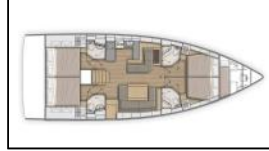

Comfort: Bedlinen and towels, Mosquito nets,

Deck: Bimini top, Cockpit/stern, outside shower, Dinghy with outboard engine, Gangway, Sprayhood, Teak cockpit,

Entertainment: Hi-Fi system, Outdoor speakers,

Galley: Hot water, Ice box, Ice maker, Kitchen utensils (Galley equipment, cutlery), NESPRESSO coffee machine, Refrigerator, Toaster,

Interior: Electric fans in cabins, Electric toilet,

Navigation: AIS, Autopilot, Bow thruster, GPS chart plotter - cockpit, Logge/Lot/Speed, Wind instrument/Anemometer,

Safety: Extra fuel tank, Extra water tank, Safety equipment, VHF radio ,

Sails: Electric main sail winch, Electric mainsail windlass,

Yacht electrics: Air Conditioning, Batteries, Generator, Solar panels, Watermaker - desalinator,