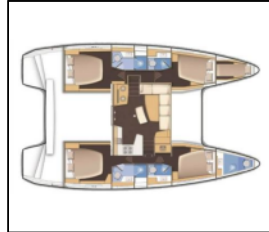

## Catamaran Lagoon 40 il Vento

Yacht ID:	12229
Yacht type:	Catamaran
Yacht:	<a href="#">Lagoon 40 il Vento</a>
Marina:	Greece / Corfu, Gouvia Marina
Production year:	2019
Cabins:	4 + 1
Deposit:	0,00 €

**Comfort:** Bed linen,

**Deck:** Anchor Delta, Bilge pump - Mechanic, Bimini top, Cockpit table, Cockpit/stern, outside shower, Davit, Dinghy, Fenders, Gangway, Main anchor, Main Deck Compass, Mooring ropes, Outboard engine, Sprayhood, Swimming ladder,

**Entertainment:** LCD TV, MP3 Jack-Ipod, Radio CD player, Radio CD/MP3 player, AUX input,

**Galley:** Gas cookers, Hot water, Kitchen utensils (Galley equipment, cutlery), Oven, Refrigerator, Stove,

**Interior:** Electric fans in cabins, Electric toilet,