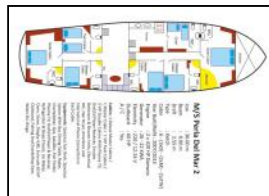

Gulet M/S Perla Del Mar II Perla Del Mar II

Deck: Dinghy, Outboard engine,
Entertainment: Canoe, CD player, Fishing equipment, LCD TV + DVD, Ringo, Satellite TV receiver, Snorkeling equipment, Stand up paddle (SUP), Wi-Fi Internet,
Galley: Freezer, Ice maker, Oven, Refrigerator, Stove,
Interior: Electric toilet, Hair dryer,
Navigation: GPS, GPS chart plotter, Radar,
Yacht electrics: Fish finder, Generator, Plug 220V, 24 V, Shore connection 220 V,

Yacht ID:	12200
Yacht type:	Gulet
Yacht:	M/S Perla Del Mar II Perla Del Mar II
Marina:	Turkey / Marmaris Yacht Marina
Production year:	2007
Cabins:	6
Deposit:	0,00 €

front.CHARTERS_BOOKING_LIST_AVAILABILITY