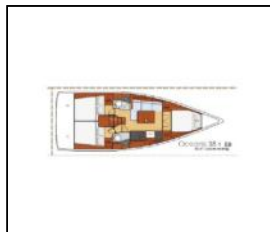

## Sailing yacht Oceanis 38.1 Elisa

Yacht ID:	12184
Yacht type:	Sailing yacht
Yacht:	<a href="#">Oceanis 38.1 Elisa</a>
Marina:	Greece / Lefkas, D-Marin
Production year:	2018
Cabins:	3
Deposit:	2.500,00 €