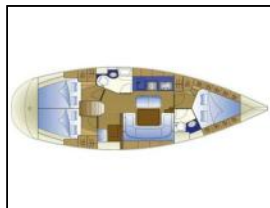

Sailing yacht Bavaria Cruiser 40 Klelia

Deck: Bimini top, Electric anchor windlass, Gangway, Hydraulic lifting swimming platform, Mooring ropes, Repair box for dinghy, Reserve motor oil, Sprayhood,
Entertainment: Radio CD mp3 player,
Interior: Electric fans in cabins, Electric toilet,
Navigation: Autopilot, Bow thruster, Echosounder/Depthsounder, GPS chart plotter - cockpit, Speedometer (Speed log), Wind instrument/Anemometer,
Safety: Repair kit, VHF radio,
Yacht electrics: Inverter, Service batteries, Solar panels, Start battery,

Yacht ID:	12156
Yacht type:	Sailing yacht
Yacht:	Bavaria Cruiser 40 Klelia
Marina:	Greece / Athens, Alimos marina
Production year:	2012
Cabins:	3
Deposit:	2.800,00 €

front.CHARTERS_BOOKING_LIST_AVAILABILITY