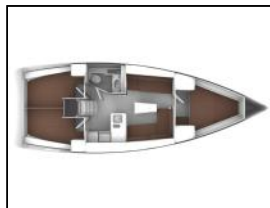

## Sailing yacht Bavaria Cruiser 37 Sea Hope

**Comfort:** Bedlinen and towels,  
**Deck:** Bimini top, Cockpit table, Dinghy, Electric anchor windlass, Outboard engine, Sprayhood,  
**Entertainment:** CD player,  
**Galley:** Refrigerator,  
**Navigation:** Autopilot, Bow thruster, Depthsounder, GPS, Speedometer (Speed log), Wind/speed/depth instruments,  
**Safety:** Black Water Tank, Horseshoe lifebuoy, Life jackets, Liferaft, VHF radio,  
**Yacht electrics:** Solar panels,

Yacht ID:	12123
Yacht type:	Sailing yacht
Yacht:	<a href="#">Bavaria Cruiser 37 Sea Hope</a>
Marina:	Greece / Corfu, Gouvia Marina
Production year:	2016
Cabins:	3
Deposit:	2.000,00 €