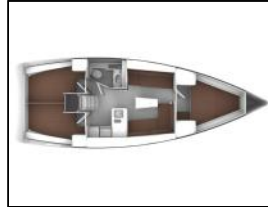

## Sailing yacht Bavaria Cruiser 37 Mimi

Yacht ID:

Yacht type:

Yacht:

Marina:

Production year:

Cabins:

Deposit:

12112

Sailing yacht

[Bavaria Cruiser 37 Mimi](#)

Croatia / Marina Vrsar

2017

3

1.000,00 €

**Comfort:** Cockpit cushions,

**Deck:** Anchor with chain, Bathing platform, Bilge pump -  
Mechanic, Bimini top, Boat hook, Bosun's chair (Safe seat)  
(boatswain's chair), Dinghy, Electric anchor windlass,  
Fenders, Mooring ropes, Outboard engine, Sprayhood,