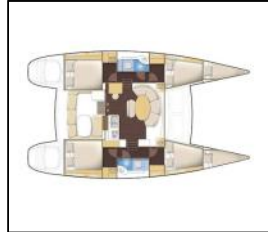

Catamaran Lagoon 380 Gratia

Yacht ID:	12102
Yacht type:	Catamaran
Yacht:	Lagoon 380 Gratia
Marina:	Croatia / Dubrovnik, Komolac, ACI Marina Dubrovnik
Production year:	2017
Cabins:	4 + 2
Deposit:	2.000,00 €

Additional: Flag,

Comfort: Blankets, Cockpit cushions, Pillows, Sheets, Towels,

Deck: Anchor winch remote control, Anchor with chain, Bimini top, Boat hook, Bosun's chair (Safe seat) (boatswain's chair), Cockpit fridge, Cockpit light, Cockpit table, Cockpit/stern, outside shower, Deck brush, Dinghy with outboard engine, Fenders, Floating rope, Fuel funnel, Gangway, Gasoline, Outboard engine, Plastic bucket, Side bimini sunshades, Spare anchor (Reserve, Auxiliary anchor), Sponge, Swimming ladder, Water hose, Winch handles,