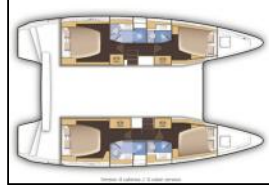

Catamaran Lagoon 42 Galapagos

| | |
|------------------|-------------------------------------|
| Yacht ID: | 12089 |
| Yacht type: | Catamaran |
| Yacht: | Lagoon 42 Galapagos |
| Marina: | Croatia / Rogač (Šolta) |
| Production year: | 2017 |
| Cabins: | 4 + 1 |
| Deposit: | 3.000,00 € |

Comfort: Bed linen, Blankets, Pillows,

Deck: Anchor with chain, Anchor with rope, Bilge pump - Mechanic, Bimini top, Boat hook, Cockpit light, Cockpit table, Cockpit/stern, outside shower, Dinghy, Dinghy (byboat) pump, Electric anchor windlass, Fenders, Gangway, Hard Top Bimini, Jerry cans for diesel, Jerry cans for fuel, Mooring ropes, Sea/Storm drogue anchor, Sprayhood, Swimming ladder, Water hose,