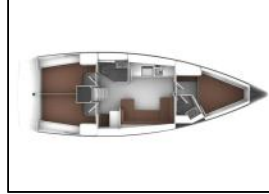

## Sailing yacht Bavaria Cruiser 41 Anemoessa

Yacht ID:	12008
Yacht type:	Sailing yacht
Yacht:	<a href="#">Bavaria Cruiser 41 Anemoessa</a>
Marina:	Greece / Preveza, Main Port
Production year:	2016
Cabins:	3
Deposit:	3.200,00 €

**Additional:** Flag,

**Comfort:** Blankets, Pillows,

**Deck:** Anchor with chain, Bathing platform, Bimini top, Boat hook, Bosun's chair (Safe seat) (boatswain's chair), Cockpit/stern, outside shower, Dinghy, Electric anchor windlass, Floating rope, Gangway, Main anchor, Main Deck Compass, Mooring ropes, Repair box for dinghy, Reserve motor oil, Spare anchor (Reserve, Auxiliary anchor), Sprayhood,