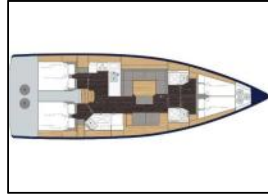

Sailing yacht Bavaria C45 Nadine

Deck: Bimini top,
Navigation: Bow thruster,
Yacht electrics: Heating, Solar panels,

Yacht ID: 11818
Yacht type: Sailing yacht
Yacht: [Bavaria C45 Nadine](#)
Marina: Croatia / Sukosan, D-Marin Dalmacija
Marina
Production year: 2018
Cabins: 4
Deposit: 2.000,00 €