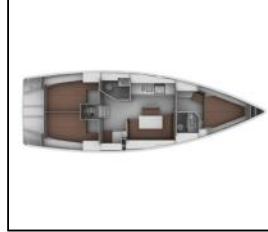

## Sailing yacht Bavaria Cruiser 40 S Atlantica

Yacht ID:	11714
Yacht type:	Sailing yacht
Yacht:	<a href="#">Bavaria Cruiser 40 S Atlantica</a>
Marina:	Spain / Palma de Mallorca, La Lonja
Production year:	2013
Cabins:	3
Deposit:	2.500,00 €

**Comfort:** Cockpit cushions,

**Deck:** Bathing platform, Bilge pump - Mechanic, Bimini top, Cockpit table, Cockpit/stern, outside shower, Dinghy, Electric anchor windlass, Sprayhood, Swimming ladder, Teak cockpit,