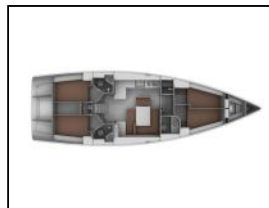

Sailing yacht Bavaria Cruiser 45 Alena

Deck: Bilge pump - Mechanic, Bimini top, Cockpit/stern, outside shower, Dinghy, Electric anchor windlass, Sprayhood, Swimming ladder,
Entertainment: Outdoor speakers, Radio CD player,
Galley: Hot water, Microwave, Refrigerator,
Navigation: AIS, Autopilot, Bow thruster, GPS chart plotter, Log, Speed, Depth- echo sounder, Radar, Windex,
Safety: EPIRB-Distress radio beacons, Life jacket (children), VHF radio ,
Yacht electrics: 12V Socket, Battery charger , Bilge pump - Electric, Converter 220V/12V, Heating,

Yacht ID:	11710
Yacht type:	Sailing yacht
Yacht:	Bavaria Cruiser 45 Alena
Marina:	Spain / Palma de Mallorca, La Lonja
Production year:	2013
Cabins:	4
Deposit:	3.000,00 €

front.CHARTERS_BOOKING_LIST_AVAILABILITY