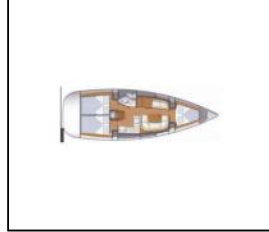

Sailing yacht Sun Odyssey 36i Anita

Yacht ID:	11709
Yacht type:	Sailing yacht
Yacht:	Sun Odyssey 36i Anita
Marina:	Greece / Corfu, Gouvia Marina
Production year:	2011
Cabins:	3
Deposit:	3.000,00 €

Deck: Anchor, Bathing platform, Bimini top, Black ball, Bosun's chair (Safe seat) (boatswain's chair), Cockpit table, Cockpit/stern, outside shower, Dinghy, Electric anchor windlass, Fenders, Gangway, Ropes, Sprayhood, Swimming ladder, Teak seats in cockpit, Water hose,

Sails: Lazy bag,

Yacht electrics: 12V Socket, 220V socket, Battery charger, Bilge pump - Electric, Water heater,

front.CHARTERS_BOOKING_LIST_AVAILABILITY