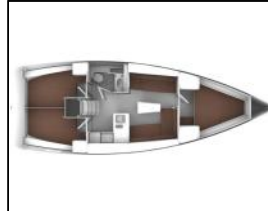

11707

Sailing yacht

[Bavaria 37 Cruiser Andrelli](#)

Greece / Corfu, Gouvia Marina

2014

3

3.000,00 €

Deck: Anchor, Bathing platform, Bimini top, Black ball, Bosun's chair (Safe seat) (boatswain's chair), Cockpit table, Cockpit/stern, outside shower, Dinghy, Electric anchor windlass, Fenders, Gangway, Ropes, Sprayhood, Swimming ladder, Teak deck, Water hose,