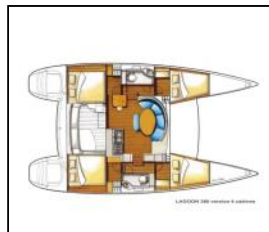

Catamaran Lagoon 380 S2 blue elli

Yacht ID:	11685
Yacht type:	Catamaran
Yacht:	Lagoon 380 S2 blue elli
Marina:	Greece / Corfu, Gouvia Marina
Production year:	2008
Cabins:	4
Deposit:	3.500,00 €

Comfort: Cockpit cushions,
Deck: Bimini top, Bosun's chair (Safe seat) (boatswain's chair), Cockpit table, Electric anchor windlass, Gangway, Main Deck Compass, Ropes, Sprayhood, Water hose,
Entertainment: Outdoor speakers,
Galley: Hot water, Kitchen utensils (Galley equipment, cutlery), Refrigerator, Stove,
Interior: Barometer, Clock, Electric fans,
Navigation: AIS, Autopilot, Binoculars, Cockpit control panel, Electronic sea charts, GPS, GPS chart plotter - cockpit, Hand bearing compass, Harbour guides, List of lights, Log, Log, Speed, Depth- echo sounder, Navigation (Nautical) charts and nautical guide, Pilot book, Radar reflector, Wind instrument/Anemometer, Windex,
Safety: Black Water Tank, Emergency tiller, EPIRB-Distress radio beacons, Fire extinguisher, First aid kit, Floating light, Fog horn, GMDSS - Global Maritime Distress and Safety System, Horseshoe lifebuoy, Inflatable life raft, Life belts (Safety harness), Self inflating life vest, Set of tools, Torch, VHF radio,
Sails: Electric winch, Lazy bag, Lazy jacks,
Yacht electrics: Battery charger, Bilge pump - Electric, Heating,