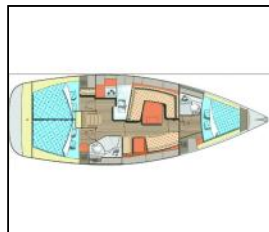

Sailing yacht Elan Impression 40 Janina

Yacht ID:	11519
Yacht type:	Sailing yacht
Yacht:	Elan Impression 40 Janina
Marina:	Croatia / Pula, Marina Polesana
Production year:	2019
Cabins:	3
Deposit:	1.800,00 €

Comfort: Bed linen, Blankets, Pillows,
Deck: Anchor Delta, Bathing platform, Bimini top, Cockpit table, Cockpit/stern, outside shower, Dinghy, Electric anchor windlass, LED outdoor ambiance lights, Sprayhood,
Entertainment: Indoor speakers, Radio CD player + USB,
Galley: Gas bottles, Gas cookers, Hot water, Refrigerator, Sink,
Navigation: Autopilot, Bow thruster, Compass, GPS chart plotter - cockpit, Log, Speed, Depth- echo sounder, Navigation (Nautical) charts and nautical guide, Radar reflector, Wind instrument/Anemometer,
Safety: Distress signals, Fire extinguisher, First aid kit, Life belts (Safety harness), Life jackets, VHF radio,
Yacht electrics: Batteries, Bilge pump - Electric, Shore power cable,