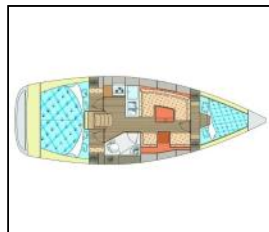

Sailing yacht Elan 344 Impression Helios

Comfort: Bed linen, Blankets, Pillows,
Deck: Bimini top, Cockpit table, Cockpit/stern, outside shower, Dinghy, Electric anchor windlass, Sprayhood,
Entertainment: CD player,
Galley: Gas bottles, Gas cookers, Hot water, Oven, Refrigerator, Sink,
Navigation: Autopilot, Compass, GPS chart plotter - cockpit, Navigation (Nautical) charts and nautical guide , Wind instrument/Anemometer,
Safety: Distress signals, Fire extinguisher , First aid kit , Life belts (Safety harness), Life jackets, VHF radio ,
Yacht electrics: Batteries, Heating, Shore power cable,

Yacht ID:	11518
Yacht type:	Sailing yacht
Yacht:	Elan 344 Impression Helios
Marina:	Croatia / Marina Losinj, Mali Losinj
Production year:	2007
Cabins:	3
Deposit:	1.500,00 €

front.CHARTERS_BOOKING_LIST_AVAILABILITY