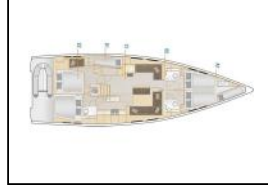

Sailing yacht Hanse 548 Adele

Yacht ID:	11487
Yacht type:	Sailing yacht
Yacht:	Hanse 548 Adele
Marina:	Croatia / Marina Kastela
Production year:	2022
Cabins:	5 + 1
Deposit:	2.500,00 €

Additional: Skipper's CV / sailing resume required upon booking confirmation,
Comfort: Bed linen, Cockpit cushions,
Deck: Bimini top, Cockpit table, Cockpit/stern, outside shower, Dinghy, Electric anchor windlass, Hydraulic lifting swimming platform, Sprayhood, Teak cockpit,
Entertainment: Outdoor speakers, Radio CD player + USB,
Galley: Freezer, Gas cookers, Hot water, Kitchen utensils (Galley equipment, cutlery), Oven, Refrigerator, Stove,
Interior: Electric toilet,
Navigation: AIS, Autopilot, Bow thruster, GPS chart plotter - cockpit, Navigation (Nautical) charts and nautical guide , Pilot book, Tridata,
Safety: Set of tools , VHF radio ,
Sails: Electric primary winch,
Yacht electrics: Air Conditioning, Battery charger , Generator, Heating, Inverter,