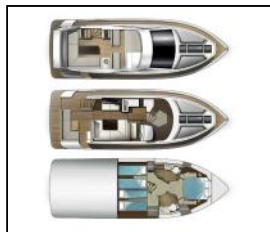

Motor yacht Galeon 420 Amber Blue

Deck: Anchor chain counter, Bimini top, Grill/Barbecue/Plancha, Stern platform, Sun deck,
Entertainment: FUSION sound system, TV, Underwater lights,
Galley: Dishwasher, Microwave, Oven, Refrigerator,
Interior: Ambiental lighting,
Navigation: Autopilot, Bow thruster, GPS chart plotter, Stern thruster,
Yacht electrics: Air Conditioning, Generator,

Yacht ID: 11478
Yacht type: Motor yacht
Yacht: [Galeon 420 Amber Blue](#)
Marina: Croatia / Sukosan, D-Marin Dalmacija Marina
Production year: 2022
Cabins: 3
Deposit: 5.000,00 €

front.CHARTERS_BOOKING_LIST_AVAILABILITY