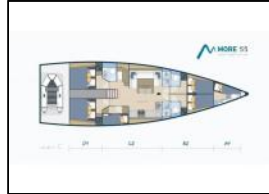

Sailing yacht More 55 More Grey

Yacht ID:	11447
Yacht type:	Sailing yacht
Yacht:	More 55 More Grey
Marina:	Croatia / Marina Kastela
Production year:	2016
Cabins:	5 + 1
Deposit:	2.500,00 €

Comfort: Cockpit cushions, Deck cushions,
Deck: Anchor with chain, Bilge pump - Mechanic, Bimini top, Boat hook, Bosun's chair (Safe seat) (boatswain's chair), Canister for water, Cockpit table, Cockpit/stern, outside shower, Deck brush, Dinghy, Electric anchor windlass, Fenders, Gangway, Jerry cans for diesel, Outboard engine, Plastic bucket, Repair box for dinghy, Spare anchor (Reserve, Auxiliary anchor), Sponge, Sprayhood, Teak cockpit, Water hose,
Entertainment: Fusion radio, Indoor speakers, Outdoor speakers, Wi-Fi Internet,
Galley: Coffee machine, Freezer, Gas bottles, Oven, Refrigerator,
Interior: Barometer, Electric toilet, Salon table,
Navigation: Autopilot, Binoculars, Bow thruster, Compass, CRO flag, Echosounder/Depthsounder, GPS chart plotter, Hand bearing compass, Navigation (Nautical) charts and nautical guide , Navigation set, Pilot book, Radar, Radar reflector, Speedometer (Speed log), Wind instrument/Anemometer,
Safety: Buoyant smoke signal, Distress flare box, Emergency tiller, Engine spare parts , Fire axe, Fire extinguisher , First aid kit , Floating light, Fog horn, Horseshoe lifebuoy, Life belts (Safety harness), Life jackets, Liferaft , Light and rope for horseshoe life buoy, Safety equipment, Set of tools , Signal rockets and torches , Torch, VHF radio , Wire (shroud) cutter,
Sails: Sails,
Yacht electrics: 12V Socket, 220V socket, Air Conditioning, Battery charger , Bilge pump - Electric, Generator, Heating, Inverter, Motor hours counter, Service batteries, Shore connection 220 V, USB sockets, Water heater,