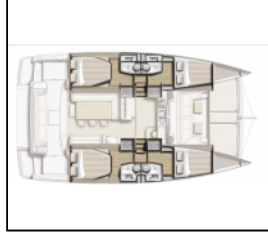

Catamaran Bali 4.1 Sea Lounge

| | |
|------------------|-------------------------------------|
| Yacht ID: | 11302 |
| Yacht type: | Catamaran |
| Yacht: | Bali 4.1 Sea Lounge |
| Marina: | Croatia / Marina Kornati, Biograd |
| Production year: | 2019 |
| Cabins: | 4 |
| Deposit: | 3.000,00 € |