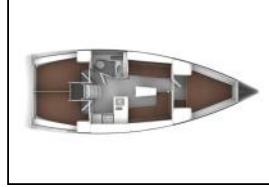

Sailing yacht Bavaria Cruiser 37 Paloma

Yacht ID:	11247
Yacht type:	Sailing yacht
Yacht:	Bavaria Cruiser 37 Paloma
Marina:	Italy / Elba, Portoferraio
Production year:	2024
Cabins:	3
Deposit:	2.500,00 €

Deck: Anchor swivel, Bimini top, Black ball, Black conus, Boat hook, Bosun's chair (Safe seat) (boatswain's chair), Cockpit table, Cockpit/stern, outside shower, Dinghy, Dinghy (byboat) pump, Electric anchor windlass, Fenders, Gangway, Impeller, V-belt, oilfilter, Main anchor, Mooring ropes , Repair box for dinghy, Round/globular fender, Spare anchor (Reserve, Auxiliary anchor), Spotlight / Headlights, Sprayhood, Teak cockpit, Water hose,