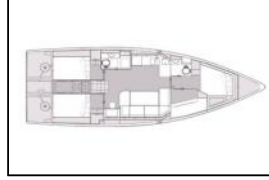

Sailing yacht Elan Impression 45 Seppia

Yacht ID:	11234
Yacht type:	Sailing yacht
Yacht:	Elan Impression 45 Seppia
Marina:	Croatia / Marina Kornati, Biograd
Production year:	2024
Cabins:	4
Deposit:	2.500,00 €