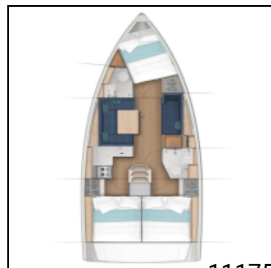

## Sailing yacht Sun Odyssey 380 Evita

11175

**Entertainment:** Audio pack, TV, Wi-Fi Internet,  
**Galley:** Coffee machine, Ice maker,  
**Navigation:** Autopilot, Bow thruster, GPS chart plotter, Wind instrument/Anemometer, Windex,  
**Safety:** VHF radio,  
**Yacht electrics:** Air Conditioning, Heating, Inverter, Solar panels, Watermaker - desalinator,

Yacht ID: 11175  
Yacht type: Sailing yacht  
Yacht: [Sun Odyssey 380 Evita](#)  
Marina: Croatia / Marina Kornati, Biograd  
Production year: 2024  
Cabins: 3  
Deposit: 2.000,00 €