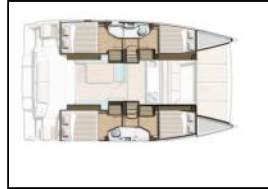

## Catamaran Bali Catsmart Skiouros II

Yacht ID:	11139
Yacht type:	Catamaran
Yacht:	<a href="#">Bali Catsmart Skiouros II</a>
Marina:	Greece / Lefkada, Nydri, Armonia Hotel
Production year:	2024
Cabins:	4
Deposit:	1.000,00 €

**Comfort:** Cockpit cushions,  
**Deck:** Bimini top, Cockpit table, Cockpit/stern, outside shower, Davit, Dinghy, Electric anchor windlass, Outboard engine, Swimming ladder,  
**Entertainment:** Outdoor speakers, Snorkeling equipment,  
**Galley:** Hot water, Oven, Refrigerator, Stove,  
**Interior:** Electric fans,  
**Navigation:** Autopilot, Echosounder/Depthsounder, GPS chart plotter, Navigation (Nautical) charts and nautical guide, Pilot book, Wind instrument/Anemometer,  
**Safety:** First aid kit, Horseshoe lifebuoy, Inflatable life raft, Life belts (Safety harness), Life jackets, VHF radio,  
**Yacht electrics:** 220V socket, Battery charger, Shore power cable, Shore power connection, Solar panels,