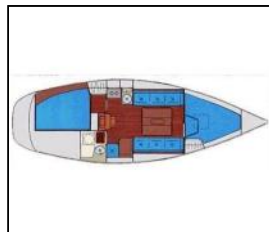

Sailing yacht Bavaria 30 Cruiser Alize

Yacht ID:	1107
Yacht type:	Sailing yacht
Yacht:	Bavaria 30 Cruiser Alize
Marina:	Sweden / Lidingö-Göshaga
Production year:	2006
Cabins:	2
Deposit:	0,00 €

Deck: Bathing platform, Cockpit/stern, outside shower, Sprayhood, Spring cleats, Swimming ladder, Teak cockpit, Tender, Winch handles,