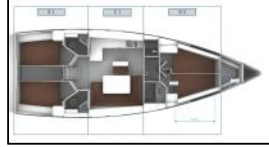

## Sailing yacht Bavaria Cruiser 46 Leisure

|                  |  |
|------------------|--|
| Yacht ID:        | 11026                                      |
| Yacht type:      | Sailing yacht                              |
| Yacht:           | <a href="#">Bavaria Cruiser 46 Leisure</a> |
| Marina:          | Turkey / Marmaris, Albatros Marina         |
| Production year: | 2024                                       |
| Cabins:          | 4  |
| Deposit:         | 2.500,00 €                                 |

**Comfort:** Cockpit cushions, Mosquito nets,  
**Deck:** Anchor with chain, Bathing platform, Bimini top, Cockpit/stern, outside shower, Electric anchor windlass, Fenders, Folding cockpit table, Mooring ropes, Panoramic roof, Sprayhood, Teak cockpit, Teak seats in cockpit,  
**Galley:** Gas cookers, Oven, Refrigerator, Sink,  
**Interior:** Electric fans in cabins,  
**Navigation:** AIS, Autopilot, Bow thruster, Compass, GPS chart plotter, LED Navigation lights, Wind/speed/depth instruments, Windex,  
**Safety:** Black Water Tank, Safety equipment, VHF radio,  
**Sails:** Halyard winches,  
**Yacht electrics:** 12V Socket, Battery charger, Inverter, Service batteries, Solar panels, USB sockets, Water heater,