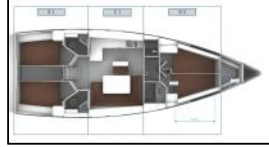

## Sailing yacht Bavaria Cruiser 46 Leisure

Yacht ID:	11026
Yacht type:	Sailing yacht
Yacht:	<a href="#">Bavaria Cruiser 46 Leisure</a>
Marina:	Turkey / Marmaris, Albatros Marina
Production year:	2024
Cabins:	4
Deposit:	2.500,00 €

**Comfort:** Cockpit cushions, Mosquito nets,  
**Deck:** Anchor with chain, Bathing platform, Bimini top, Cockpit/stern, outside shower, Electric anchor windlass, Fenders, Folding cockpit table, Mooring ropes, Panoramic roof, Sprayhood, Teak cockpit, Teak seats in cockpit,  
**Galley:** Gas cookers, Oven, Refrigerator, Sink,  
**Interior:** Electric fans in cabins,  
**Navigation:** AIS, Autopilot, Bow thruster, Compass, GPS chart plotter, LED Navigation lights, Wind/speed/depth instruments, Windex,  
**Safety:** Black Water Tank, Safety equipment, VHF radio,  
**Sails:** Halyard winches,  
**Yacht electrics:** 12V Socket, Battery charger, Inverter, Service batteries, Solar panels, USB sockets, Water heater,