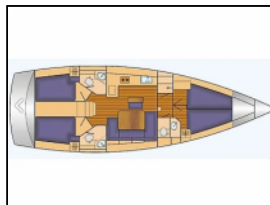

Sailing yacht Bavaria Cruiser 46 Windland

Yacht ID:	11009
Yacht type:	Sailing yacht
Yacht:	Bavaria Cruiser 46 Windland
Marina:	Sweden / Göteborg, City Marina
Production year:	2020
Cabins:	4
Deposit:	2.500,00 €