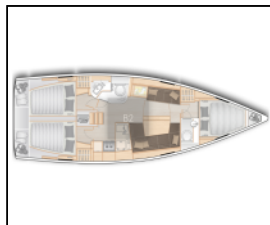

## Sailing yacht Hanse 388 Fourteen

Yacht ID:	11007
Yacht type:	Sailing yacht
Yacht:	<a href="#">Hanse 388 Fourteen</a>
Marina:	Sweden / Stockholm, Saltsjö Pir Marina
Production year:	2023
Cabins:	3
Deposit:	2.500,00 €

**Comfort:** Blankets, Pillows,  
**Deck:** Anchor, Bathing platform, Boat hook, Cockpit table, Deck brush, Electric anchor windlass, Fenders, Mooring ropes , Sprayhood,  
**Entertainment:** Radio CD player,  
**Galley:** Kitchen utensils (Galley equipment, cutlery), Refrigerator, Stove,  
**Interior:** Heater / Blower,  
**Navigation:** Autopilot, Bow thruster, Echosounder/Depthsounder, GPS chart plotter - cockpit, Harbour guides, Log, Navigation (Nautical) charts and nautical guide , Sonar,  
**Safety:** Black Water Tank, Distress flare box, Fire extinguisher , Life belts (Safety harness), Life jackets, Liferaft , Set of tools , VHF radio ,  
**Yacht electrics:** Battery charger , Shore connection 220 V,