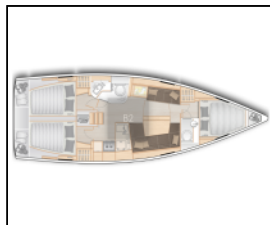

Sailing yacht Hanse 388 Fourteen

Yacht ID:	11007
Yacht type:	Sailing yacht
Yacht:	Hanse 388 Fourteen
Marina:	Sweden / Stockholm, Saltsjö Pir Marina
Production year:	2023
Cabins:	3
Deposit:	2.500,00 €

Comfort: Blankets, Pillows,
Deck: Anchor, Bathing platform, Boat hook, Cockpit table, Deck brush, Electric anchor windlass, Fenders, Mooring ropes , Sprayhood,
Entertainment: Radio CD player,
Galley: Kitchen utensils (Galley equipment, cutlery), Refrigerator, Stove,
Interior: Heater / Blower,
Navigation: Autopilot, Bow thruster, Echosounder/Depthsounder, GPS chart plotter - cockpit, Harbour guides, Log, Navigation (Nautical) charts and nautical guide , Sonar,
Safety: Black Water Tank, Distress flare box, Fire extinguisher , Life belts (Safety harness), Life jackets, Liferaft , Set of tools , VHF radio ,
Yacht electrics: Battery charger , Shore connection 220 V,