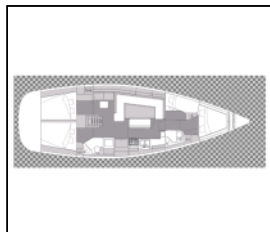

Sailing yacht Elan Impression 45.1 Rebel Yell

Deck: Bimini top, Cockpit table, Cockpit/stern, outside shower, Dinghy, Electric anchor windlass, Grill/Barbecue/Plancha, Sprayhood, Teak cockpit,
Entertainment: Outdoor speakers, Radio, TV, Wi-Fi Internet,
Galley: Hot water, Refrigerator,
Navigation: Autopilot, Bow thruster, Depthsounder, GPS chart plotter - cockpit, Speedometer (Speed log), Wind instrument/Anemometer,
Safety: VHF radio ,
Yacht electrics: Air Conditioning, Heating, Inverter, Solar panels,

| | |
|------------------|---|
| Yacht ID: | 10993 |
| Yacht type: | Sailing yacht |
| Yacht: | Elan Impression 45.1 Rebel Yell |
| Marina: | Croatia / Marina Pumat, Krk |
| Production year: | 2022 |
| Cabins: | 4 |
| Deposit: | 2.500,00 € |