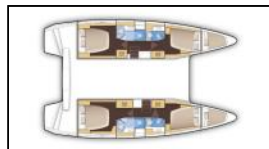

## Catamaran Lagoon 42 Aurora

**Comfort:** Cockpit cushions, Deck cushions,  
**Deck:** Bimini top, Dinghy with outboard engine, Gangway, Hydraulic gangway, Side bimini sunshades, Sprayhood,  
**Entertainment:** Radio,  
**Galley:** Kitchen utensils (Galley equipment, cutlery), Refrigerator,  
**Interior:** Electric fans, Electric toilet, Lowerable salon table,  
**Navigation:** Autopilot, GPS chart plotter - cockpit,  
**Sails:** Electric winch,  
**Yacht electrics:** Air Conditioning, Generator, Solar panels, Watermaker - desalinator,