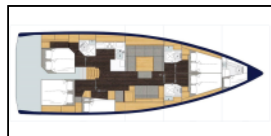

## Sailing yacht Bavaria C50 Style Mathilda

Yacht ID:	10933
Yacht type:	Sailing yacht
Yacht:	<a href="#">Bavaria C50 Style Mathilda</a>
Marina:	Croatia / Marina Kastela
Production year:	2024
Cabins:	5 + 1
Deposit:	2.500,00 €