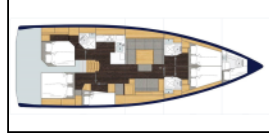

Sailing yacht Bavaria C50 Style Mathilda

Yacht ID:	10933
Yacht type:	Sailing yacht
Yacht:	Bavaria C50 Style Mathilda
Marina:	Croatia / Marina Kastela
Production year:	2024
Cabins:	5 + 1
Deposit:	2.500,00 €