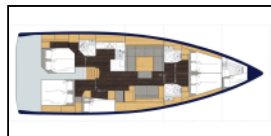

Sailing yacht Bavaria C50 Style Mathilda

Yacht ID:	10933
Yacht type:	Sailing yacht
Yacht:	Bavaria C50 Style Mathilda
Marina:	Croatia / Marina Kastela
Production year:	2024
Cabins:	5 + 1
Deposit:	2.500,00 €