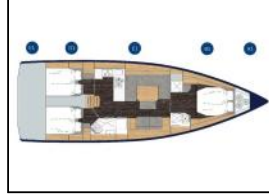

Sailing yacht Bavaria C45 Efix

Yacht ID:	10921
Yacht type:	Sailing yacht
Yacht:	Bavaria C45 Efix
Marina:	Croatia / Marina Zadar (ex. Tankerkomerc)
Production year:	2024
Cabins:	3
Deposit:	3.000,00 €

Comfort: Cockpit cushions,

Deck: Bathing platform, Bimini top, Boat hook, Bosun's chair (Safe seat) (boatswain's chair), Cockpit table, Cockpit/stern, outside shower, Dinghy, Electric anchor windlass, Fenders, Main Deck Compass, Mooring ropes , Sprayhood, Teak cockpit,