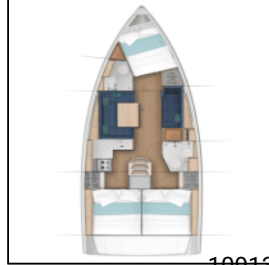

Sailing yacht Sun Odyssey 380 Princess Lara

10913

Sailing yacht

[Sun Odyssey 380 Princess Lara](#)

Croatia / Marina Punat, Krk

2024

3

2.000,00 €

Yacht ID:

Yacht type:

Yacht:

Marina:

Production year:

Cabins:

Deposit:

Comfort: Bed linen, Cockpit cushions,