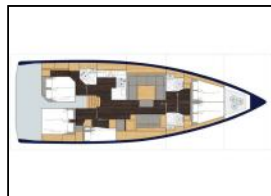

Sailing yacht Bavaria C50 Style Big Blue

Comfort: Cockpit cushions,
Deck: Bimini top, Sprayhood, Teak cockpit,
Entertainment: TV,
Galley: Refrigerator,
Navigation: Autopilot, Bow thruster, GPS chart plotter - cockpit,
Yacht electrics: Air Conditioning, Heating, Solar panels,

Yacht ID: 10710
Yacht type: Sailing yacht
Yacht: [Bavaria C50 Style Big Blue](#)
Marina: Croatia / Sukosan, D-Marin Dalmacija Marina
Production year: 2024
Cabins: 5
Deposit: 3.000,00 €

front.CHARTERS_BOOKING_LIST_AVAILABILITY