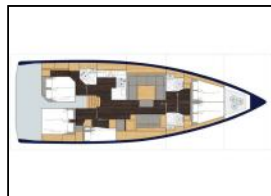

## Sailing yacht Bavaria C50 Style Big Blue

**Comfort:** Cockpit cushions,  
**Deck:** Bimini top, Sprayhood, Teak cockpit,  
**Entertainment:** TV,  
**Galley:** Refrigerator,  
**Navigation:** Autopilot, Bow thruster, GPS chart plotter - cockpit,  
**Yacht electrics:** Air Conditioning, Heating, Solar panels,

Yacht ID: 10710  
Yacht type: Sailing yacht  
Yacht: [Bavaria C50 Style Big Blue](#)  
Marina: Croatia / Sukosan, D-Marin Dalmacija Marina  
Production year: 2024  
Cabins: 5  
Deposit: 3.000,00 €