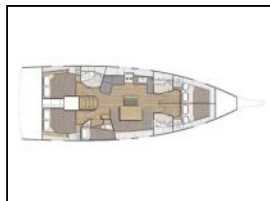

Sailing yacht Oceanis 46.1 Kalmi

Deck: Bimini top, Bimini Top - Mini, Dinghy, Dinghy with outboard engine, Electric anchor windlass, Inox Boarding Ladder, Sprayhood,
Entertainment: LCD TV + DVD, Outdoor speakers, Radio, TV,
Galley: Additional fridge, Freezer, Microwave,
Interior: Convertible table in salon, Electric fans in cabins,
Navigation: Autopilot, Bow thruster, Echosounder/Depthsounder, GPS chart plotter, GPS chart plotter - cockpit, Log, Speed, Depth- echo sounder,
Yacht electrics: 220V socket, Air Conditioning, Batteries, Inverter, Solar panels,