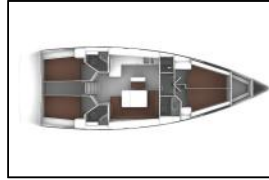

## Sailing yacht Bavaria Cruiser 46 Wanderlust

**Comfort:** Blankets,  
**Deck:** Bathing platform, Bimini top, Dinghy, Electric anchor windlass, Inox Boarding Ladder, Sprayhood,  
**Entertainment:** Bluetooth player, Outdoor speakers,  
**Galley:** Additional fridge, Refrigerator,  
**Interior:** Electric fans in cabins, Electric toilet,  
**Navigation:** Autopilot, Bow thruster, GPS chart plotter, Log, Speed, Depth- echo sounder, Wind instrument/Anemometer,  
**Yacht electrics:** Batteries, Solar panels, USB sockets,

Yacht ID:	1047
Yacht type:	Sailing yacht
Yacht:	<a href="#">Bavaria Cruiser 46 Wanderlust</a>
Marina:	Greece / Paleros
Production year:	2016
Cabins:	4
Deposit:	3.000,00 €

**front.CHARTERS\_BOOKING\_LIST\_AVAILABILITY**