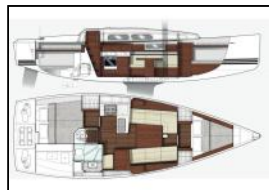

Sailing yacht XC 35 Lady X

Yacht ID:	10407
Yacht type:	Sailing yacht
Yacht:	XC 35 Lady X
Marina:	Croatia / Marina Frapa, Rogoznica
Production year:	2018
Cabins:	2
Deposit:	2.000,00 €

Comfort: Bedlinen and towels, Cockpit cushions,
Deck: Bilge pump - Mechanic, Bimini top, Cockpit table, Cockpit/stern, outside shower, Dinghy, Electric anchor windlass, Gangway, Sprayhood, Teak cockpit,
Entertainment: CD player, Outdoor speakers, Wi-Fi Internet,
Galley: Hot water, Kitchen utensils (Galley equipment, cutlery), Oven, Refrigerator,
Interior: Electric toilet,
Navigation: 3 blade folding propeller, Autopilot, Bow thruster, Compass, GPS chart plotter - cockpit, Nautical charts, Pilot book, Tridata,
Safety: Black Water Tank, Safety equipment, VHF radio ,
Yacht electrics: Bilge pump - Electric, Heating, Inverter, Shore connection 220 V,