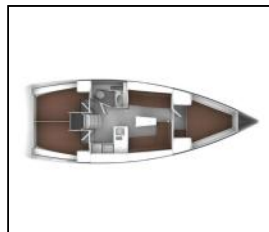

Sailing yacht Bavaria Cruiser 37 Firenze

Deck: Anchor winch remote control, Bimini top, Electric anchor windlass, Folding cockpit table, Shallow keel, Sprayhood, Teak cockpit,
Entertainment: DVD player, Fusion radio, Indoor speakers, Outdoor speakers, TV,
Galley: Hot water, Microwave,
Navigation: Autopilot, Bow thruster, Compass, Folding propeller, GPS chart plotter, Wind/speed/depth instruments,
Safety: Guard rail, VHF radio ,
Yacht electrics: Air Conditioning, USB sockets,

Yacht ID: 10337
Yacht type: Sailing yacht
Yacht: [Bavaria Cruiser 37 Firenze](#)
Marina: Croatia / Trogir, Yachtclub Seget
(Marina Baotić)
Production year: 2021
Cabins: 3
Deposit: 1.800,00 €

front.CHARTERS_BOOKING_LIST_AVAILABILITY