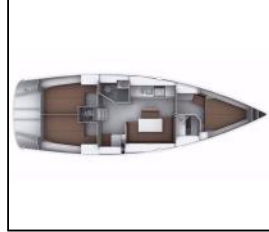

Sailing yacht Bavaria Cruiser 40 Lola

Yacht ID:	10192
Yacht type:	Sailing yacht
Yacht:	Bavaria Cruiser 40 Lola
Marina:	Greece / Volos
Production year:	2013
Cabins:	3
Deposit:	2.000,00 €

Comfort: Cockpit cushions,

Deck: Anchor line, Anchor swivel, Bimini top, Black ball, Black conus, Boat hook, Bosun's chair (Safe seat) (boatswain's chair), Canister for water, Cockpit table, Cockpit/stern, outside shower, Dinghy, Dinghy (byboat) pump, Electric anchor windlass, Fenders, Gangway, Hawser, Impeller, V-belt, oilfilter, Jerry cans for diesel, Main anchor, Mooring ropes, Plastic bucket, Repair box for dinghy, Round/globular fender, Spare anchor (Reserve, Auxiliary anchor), Sprayhood, Spring line, Teak cockpit, Water hose,