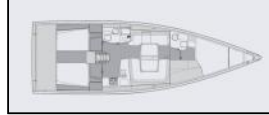

## Sailing yacht Elan E6 Loki

Yacht ID:	10152
Yacht type:	Sailing yacht
Yacht:	<a href="#">Elan E6 Loki</a>
Marina:	Croatia / Marina Pirovac
Production year:	2023
Cabins:	4
Deposit:	2.900,00 €

**Comfort:** Cockpit cushions,  
**Deck:** Anchor with chain, Bathing platform, Bimini top, Bow sail locker, Cockpit/stern, outside shower, Deck lights, Electric anchor windlass, Mooring Cleats, Set for steerman (helmsman's chair), Sprayhood, Winch handles,  
**Entertainment:** Indoor speakers, Outdoor speakers, TV, Underwater lights, Wi-Fi Internet,  
**Galley:** Gas bottles, Gas cookers, Hot water, Kitchen utensils (Galley equipment, cutlery), Pressurized water system, Refrigerator, Sink,  
**Interior:** Curtains, LED lights,  
**Navigation:** 3 blade folding propeller, AIS, Autopilot, Bow thruster, Compass, GPS chart plotter, LED Navigation lights, Navigation (Nautical) charts and nautical guide, Windex,  
**Safety:** Automatic Inflatable Life Jacket, EPIRB-Distress radio beacons, Fire extinguisher, Guard rail, Liferaft, VHF radio,  
**Sails:** Bowsprit, Genoa, Halyard winches, Lazy bag, Sails, Winch,  
**Yacht electrics:** 12V Socket, 230 volt socket, Air Conditioning, Battery monitor, Bilge pump - Electric, Heating, Inverter, Service batteries, Shore connection 220 V, Start battery, USB sockets,