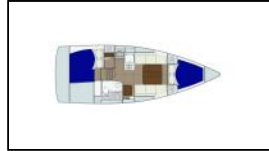

Sailing yacht Dufour 310 GL Come On

Yacht ID:	10027
Yacht type:	Sailing yacht
Yacht:	Dufour 310 GL Come On
Marina:	Italy / Elba, Portoferraio
Production year:	2017
Cabins:	2
Deposit:	2.500,00 €

Comfort: Cockpit cushions,

Deck: Anchor line, Anchor swivel, Bimini top, Black ball, Black conus, Boat hook, Bosun's chair (Safe seat) (boatswain's chair), Canister for water, Cockpit table, Cockpit/stern, outside shower, Dinghy, Dinghy (byboat) pump, Electric anchor windlass, Fenders, Gangway, Hawser, Impeller, V-belt, oilfilter, Jerry cans for diesel, Main anchor, Mooring ropes , Plastic bucket, Repair box for dinghy, Round/globular fender, Spare anchor (Reserve, Auxiliary anchor), Spotlight / Headlights, Sprayhood, Teak cockpit, Water hose,